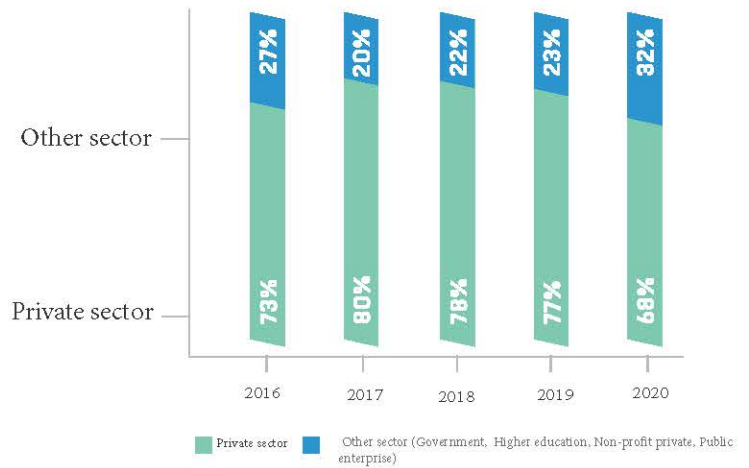

# Gross Domestic Expenditure on R&D (GERD)

R&D Expenditure of Thailand in the Years 2016-2020

Proportion of Research and development investment in Private sector and other sectors of Thailand in the Years 2016 - 2020