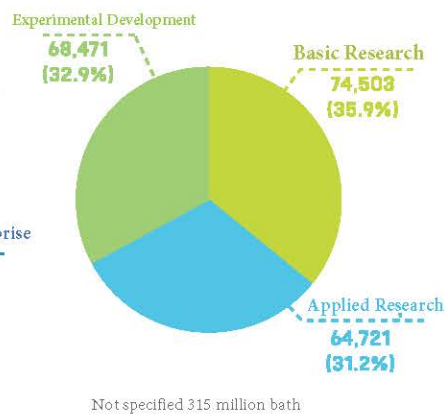

# Gross Domestic Expenditure on R&D (GERD)

R&D Expenditure of Thailand in the Years 2016-2020

Proportion of Research and development investment in Private sector and other sectors of Thailand in the Years 2016 - 2020

R&D Expenditure of Thailand Classified by Sector of performance Year 2020

R&D Expenditure of Thailand Classified by Research Types Year 2020

R&D Expenditure of Thailand Classified by Academic Fields Year 2020

Research and development expenditure in private sector in the Years 2020

Private R&D investment by sectors

Top 3 most R&D Expenditure by Industrial sectors