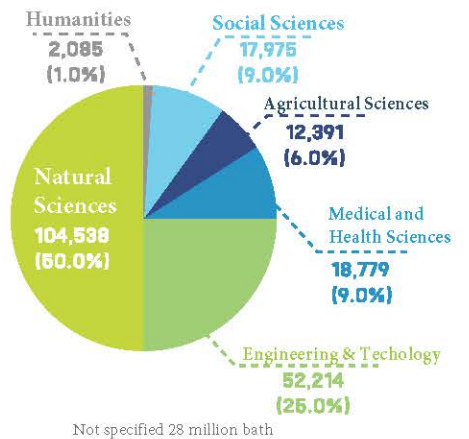

# Gross Domestic Expenditure on R&D (GERD)

R&D Expenditure of Thailand in the Years 2016-2020

Proportion of Research and development investment in Private sector and other sectors of Thailand in the Years 2016 - 2020

R&D Expenditure of Thailand Classified by Sector of performance Year 2020

R&D Expenditure of Thailand Classified by Research Types Year 2020

R&D Expenditure of Thailand Classified by Academic Fields Year 2020