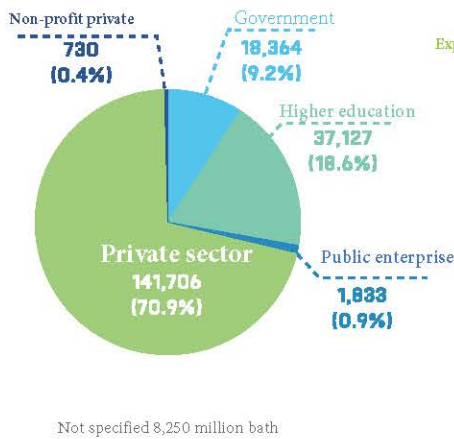

# Gross Domestic Expenditure on R&D (GERD)

R&D Expenditure of Thailand in the Years 2016-2020

Proportion of Research and development investment in Private sector and other sectors of Thailand in the Years 2016 - 2020

R&D Expenditure of Thailand Classified by Sector of performance Year 2020

R&D Expenditure of Thailand Classified by Research Types Year 2020

R&D Expenditure of Thailand Classified by Academic Fields Year 2020