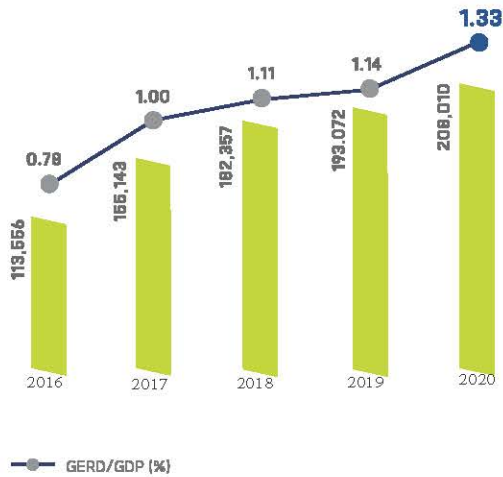

# Gross Domestic Expenditure on R&D (GERD)

R&D Expenditure of Thailand in the Years 2016-2020

Proportion of Research and development investment in Private sector and other sectors of Thailand in the Years 2016 - 2020